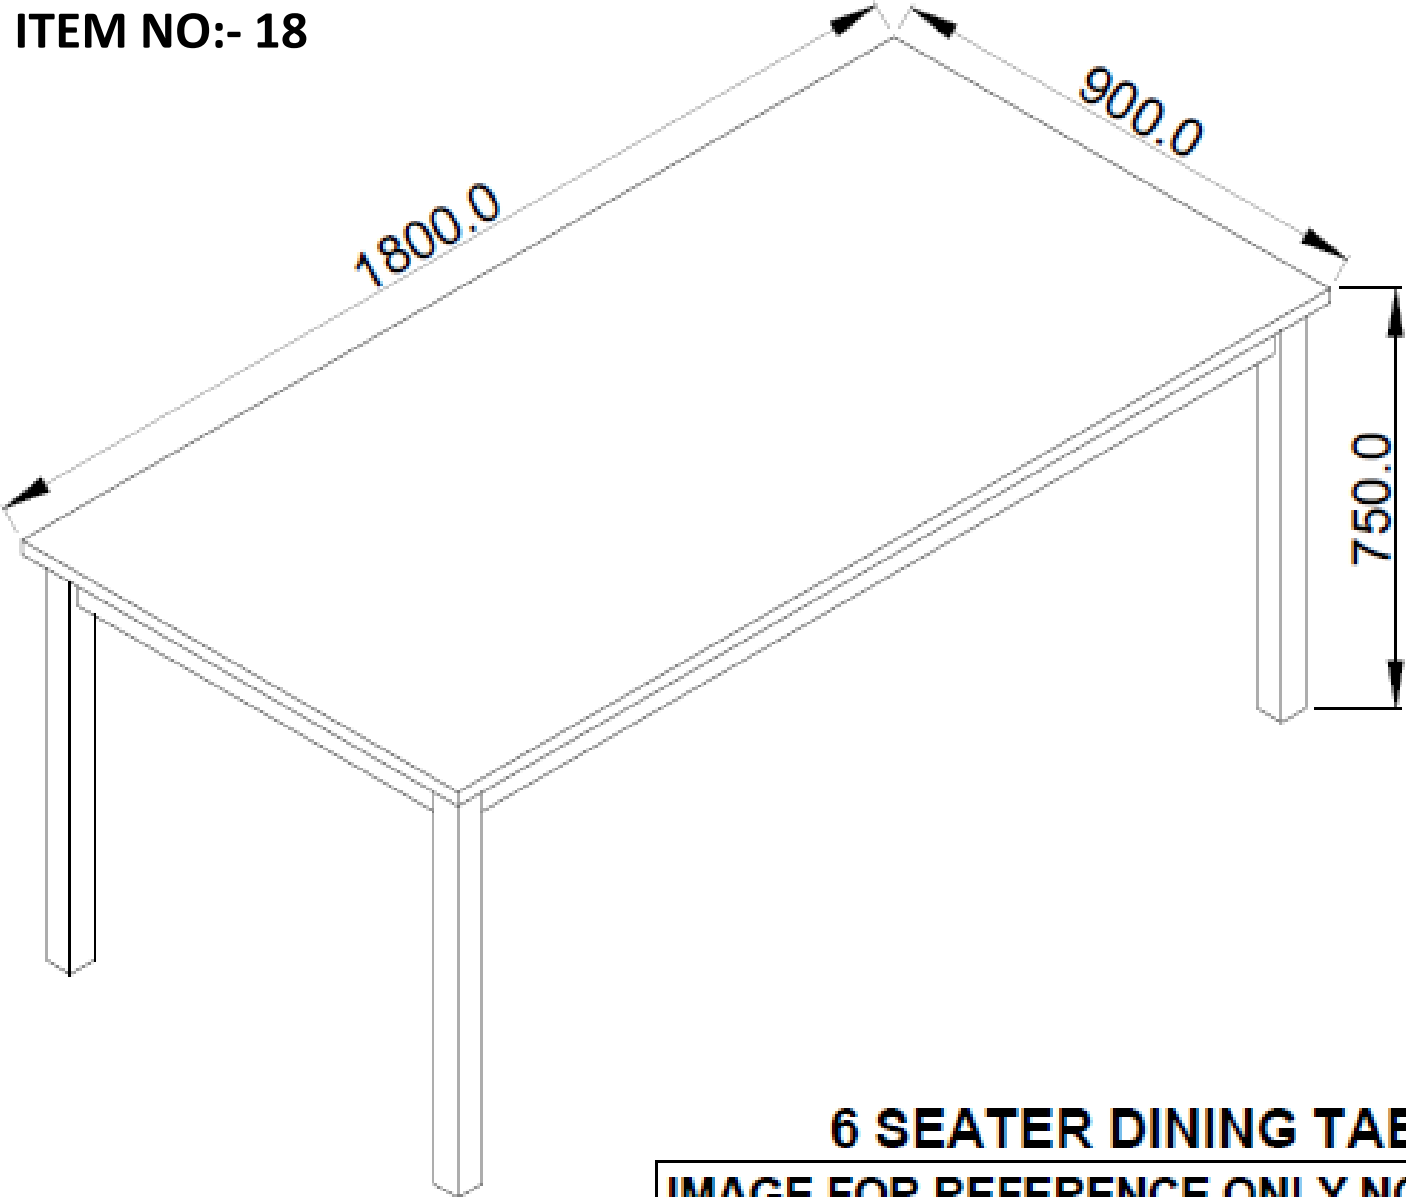

ITEM NO:- 11

4 SEATER DINING TABLE

IMAGE FOR REFERENCE ONLY, NOT TO SCALE

ITEM NO:- 12

**COFFEE TABLE
(IMAGE FOR REFERENCE ONLY, NOT TO SCALE)**

ITEM NO:- 13

CENTER TABLE

IMAGE FOR REFERENCE ONLY, NOT TO SCALE.

ITEM NO:- 14

MAGZINE - RACK 530X320X1200HT
VIEW IS FOR REF. ONLY.
DIM NOT TO SCALE.

ITEM NO:- 15

SIDE TABLE

IMAGE FOR REFERENCE ONLY, NOT TO SCALE.

ITEM NO:- 16

2 SEATER DINING TABLE

IMAGE FOR REFERENCE ONLY, NOT TO SCALE

ITEM NO:- 17

4 SEATER DINING TABLE

IMAGE FOR REFERENCE ONLY, NOT TO SCALE

ITEM NO:- 18

6 SEATER DINING TABLE

IMAGE FOR REFERENCE ONLY, NOT TO SCALE

ITEM NO:- 11, 16, 17 & 18

DINING TABLE (Image for Reference only)

ITEM NO:- 19

DINING CHAIR (Image for Reference only)

ITEM NO:- 20

750 750

28 SEATER CONFERENCE TABLE
(Image for Reference only)

ITEM NO:- 21

**18 SEATER CONFERENCE TABLE
(Image for Reference only)**

ITEM NO:- 22