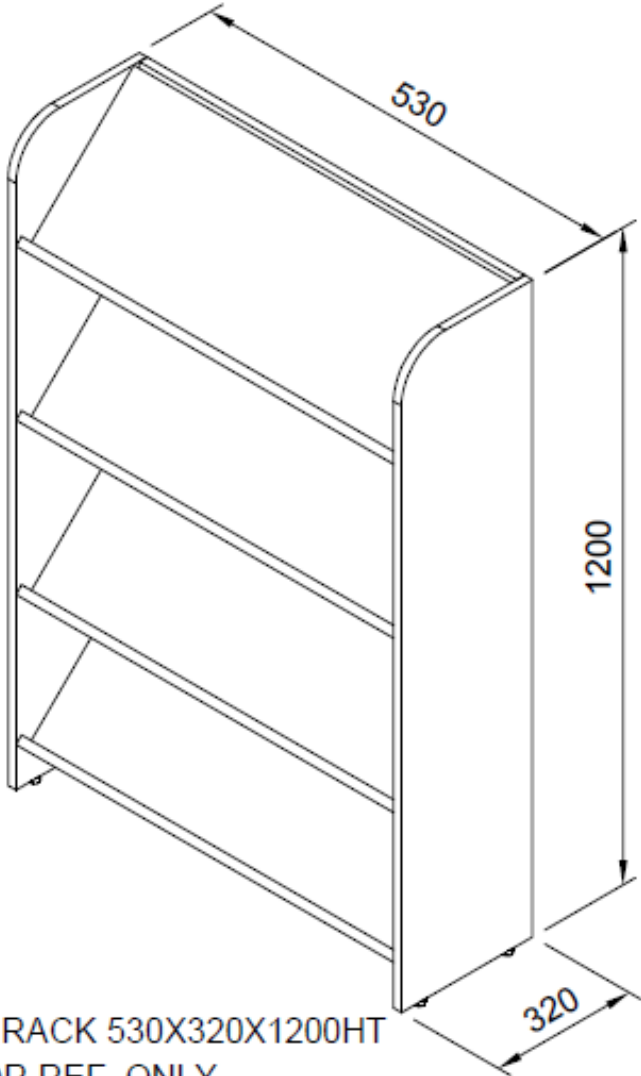

STUDY CHAIR (Image for Reference only)

ITEM NO:- 07

LOUNGE CHAIR (Image for Reference only)

ITEM NO:- 08

SOFA FOR ROOM(Image for Reference only)

ITEM NO:- 09 & 10

**SOFA FOR RECEPTION LOUNGE AND LOBY
(Image for Reference only)**

ITEM NO:- 11

4 SEATER DINING TABLE

IMAGE FOR REFERENCE ONLY, NOT TO SCALE

ITEM NO:- 12

**COFFEE TABLE
(IMAGE FOR REFERENCE ONLY, NOT TO SCALE)**

ITEM NO:- 13

CENTER TABLE

IMAGE FOR REFERENCE ONLY, NOT TO SCALE.

ITEM NO:- 14

MAGZINE - RACK 530X320X1200HT
VIEW IS FOR REF. ONLY.
DIM NOT TO SCALE.

ITEM NO:- 15

SIDE TABLE

IMAGE FOR REFERENCE ONLY, NOT TO SCALE.

ITEM NO:- 16

2 SEATER DINING TABLE

IMAGE FOR REFERENCE ONLY, NOT TO SCALE

ITEM NO:- 17

4 SEATER DINING TABLE

IMAGE FOR REFERENCE ONLY, NOT TO SCALE

ITEM NO:- 18

6 SEATER DINING TABLE

IMAGE FOR REFERENCE ONLY, NOT TO SCALE

ITEM NO:- 11, 16, 17 & 18

DINING TABLE (Image for Reference only)