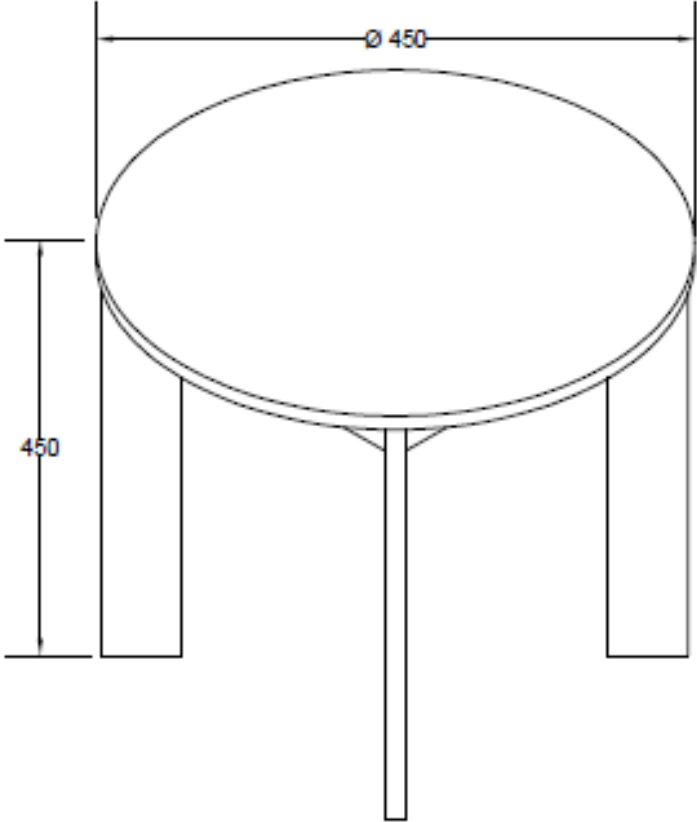

STUDY CHAIR (Image for Reference only)

ITEM NO:- 07

LOUNGE CHAIR (Image for Reference only)

ITEM NO:- 08

SOFA FOR ROOM(Image for Reference only)

ITEM NO:- 09 & 10

**SOFA FOR RECEPTION LOUNGE AND LOBY
(Image for Reference only)**

ITEM NO:- 11

4 SEATER DINING TABLE

IMAGE FOR REFERENCE ONLY, NOT TO SCALE

ITEM NO:- 12

**COFFEE TABLE
(IMAGE FOR REFERENCE ONLY, NOT TO SCALE)**

ITEM NO:- 13

CENTER TABLE

IMAGE FOR REFERENCE ONLY, NOT TO SCALE.

ITEM NO:- 14

MAGZINE - RACK 530X320X1200HT
VIEW IS FOR REF. ONLY.
DIM NOT TO SCALE.

ITEM NO:- 15

SIDE TABLE

IMAGE FOR REFERENCE ONLY, NOT TO SCALE.

ITEM NO:- 16

2 SEATER DINING TABLE

IMAGE FOR REFERENCE ONLY, NOT TO SCALE

ITEM NO:- 17

4 SEATER DINING TABLE

IMAGE FOR REFERENCE ONLY, NOT TO SCALE

ITEM NO:- 18

6 SEATER DINING TABLE

IMAGE FOR REFERENCE ONLY, NOT TO SCALE

ITEM NO:- 11, 16, 17 & 18

DINING TABLE (Image for Reference only)