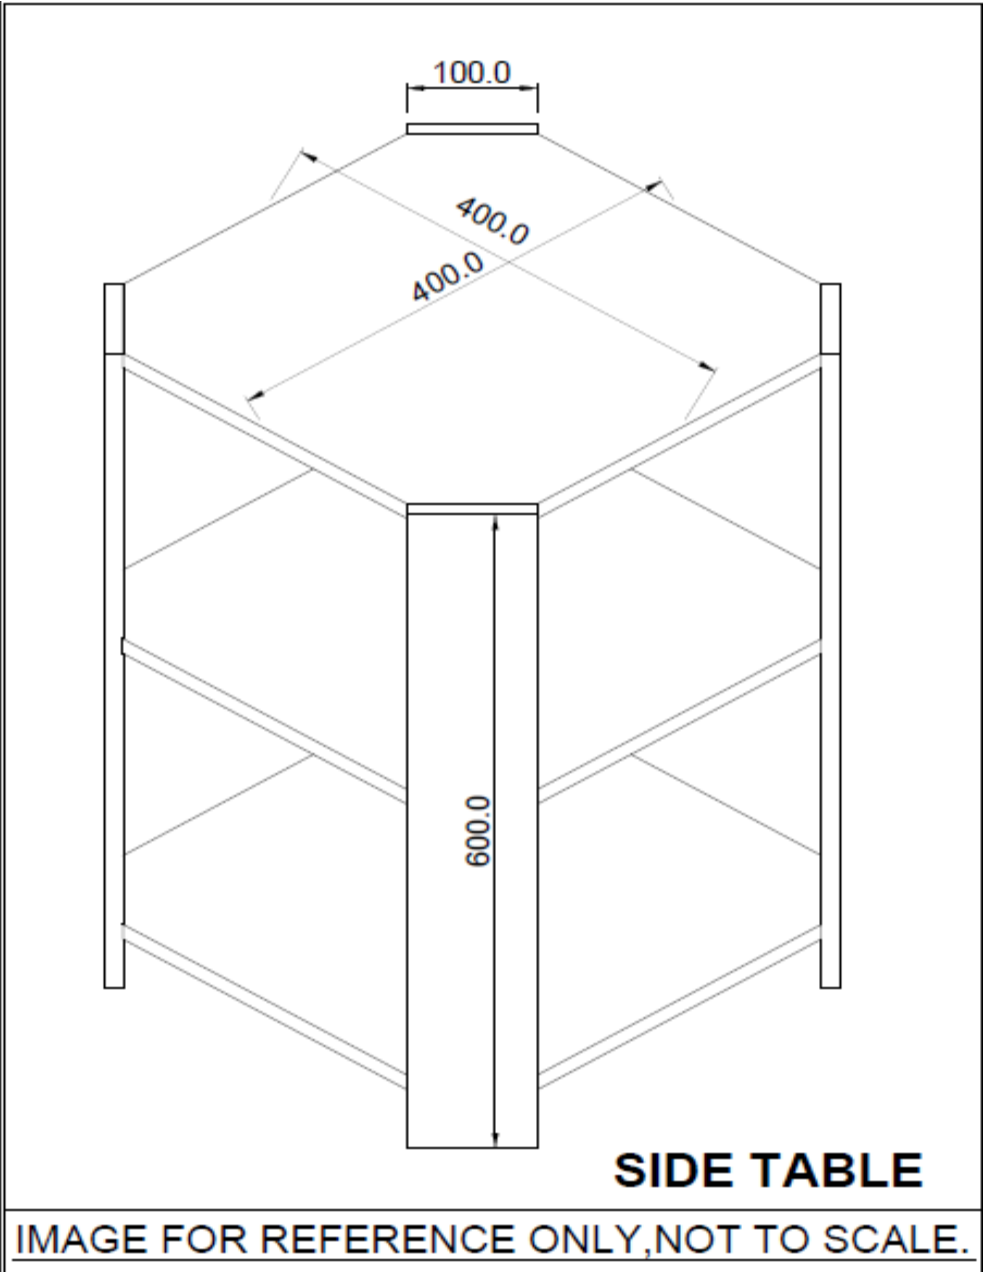

ITEM NO:- 11

4 SEATER DINING TABLE

IMAGE FOR REFERENCE ONLY, NOT TO SCALE

ITEM NO:- 12

**COFFEE TABLE
(IMAGE FOR REFERENCE ONLY, NOT TO SCALE)**

ITEM NO:- 13

CENTER TABLE

IMAGE FOR REFERENCE ONLY, NOT TO SCALE.

ITEM NO:- 14

MAGZINE - RACK 530X320X1200HT
VIEW IS FOR REF. ONLY.
DIM NOT TO SCALE.

ITEM NO:- 15

SIDE TABLE

IMAGE FOR REFERENCE ONLY, NOT TO SCALE.

ITEM NO:- 16

2 SEATER DINING TABLE

IMAGE FOR REFERENCE ONLY, NOT TO SCALE

ITEM NO:- 17

4 SEATER DINING TABLE

IMAGE FOR REFERENCE ONLY, NOT TO SCALE

ITEM NO:- 18

6 SEATER DINING TABLE

IMAGE FOR REFERENCE ONLY, NOT TO SCALE

ITEM NO:- 11, 16, 17 & 18

DINING TABLE (Image for Reference only)