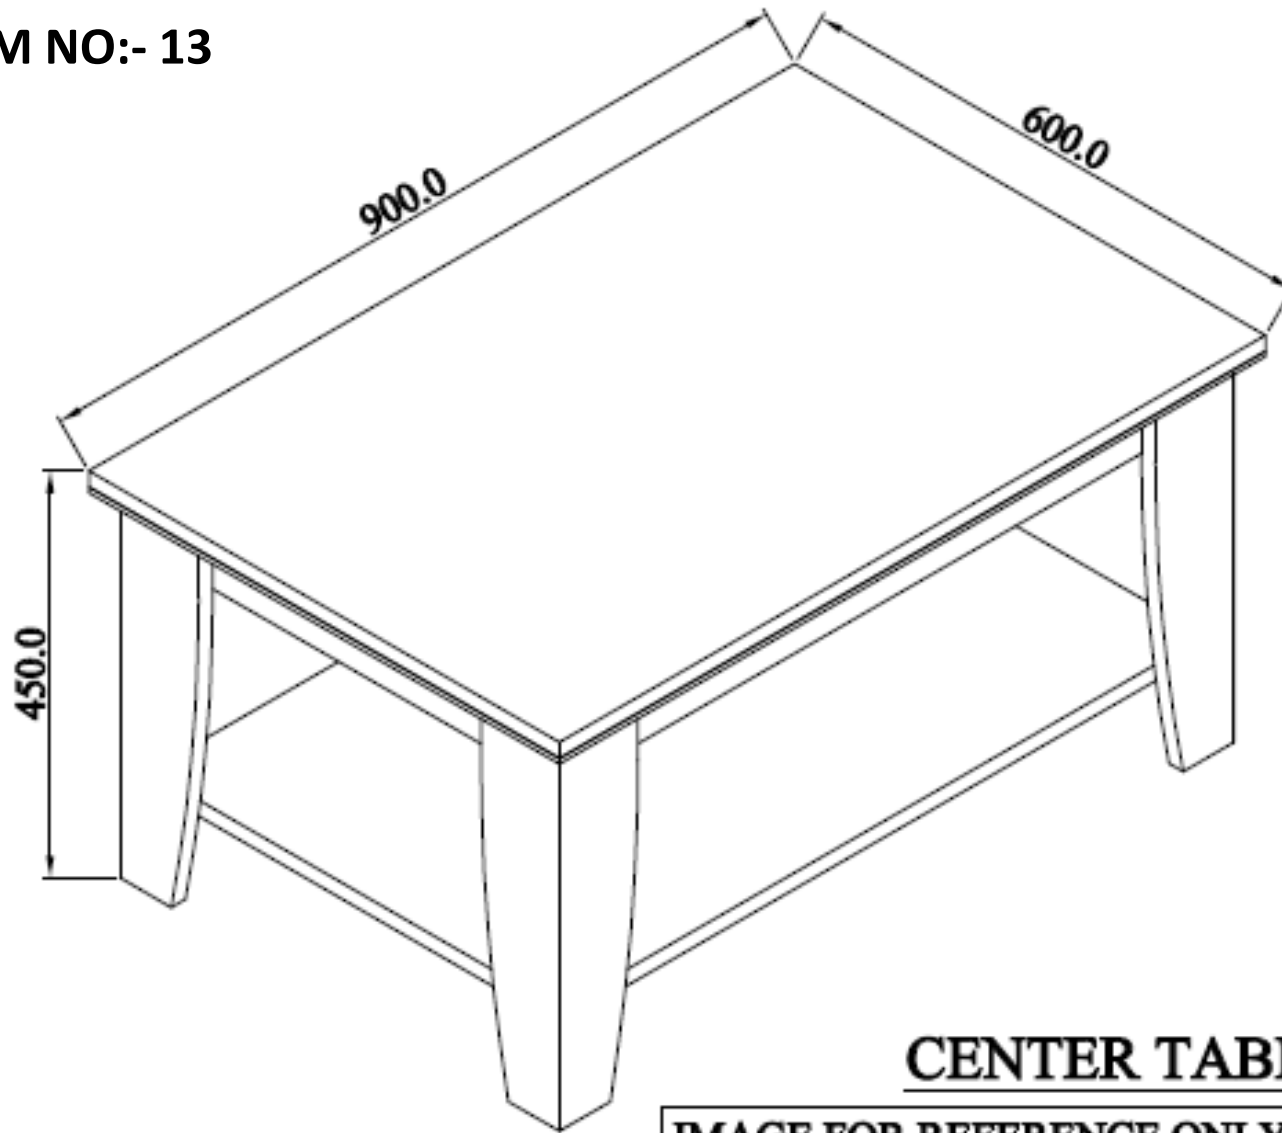

ITEM NO:- 11

4 SEATER DINING TABLE

IMAGE FOR REFERENCE ONLY, NOT TO SCALE

ITEM NO:- 12

**COFFEE TABLE
(IMAGE FOR REFERENCE ONLY, NOT TO SCALE)**

ITEM NO:- 13

CENTER TABLE

IMAGE FOR REFERENCE ONLY, NOT TO SCALE.

ITEM NO:- 14

MAGZINE - RACK 530X320X1200HT
VIEW IS FOR REF. ONLY.
DIM NOT TO SCALE.

ITEM NO:- 15

SIDE TABLE

IMAGE FOR REFERENCE ONLY, NOT TO SCALE.

ITEM NO:- 16

2 SEATER DINING TABLE

IMAGE FOR REFERENCE ONLY, NOT TO SCALE

ITEM NO:- 17

4 SEATER DINING TABLE

IMAGE FOR REFERENCE ONLY, NOT TO SCALE

ITEM NO:- 18

6 SEATER DINING TABLE

IMAGE FOR REFERENCE ONLY, NOT TO SCALE

ITEM NO:- 11, 16, 17 & 18

DINING TABLE (Image for Reference only)