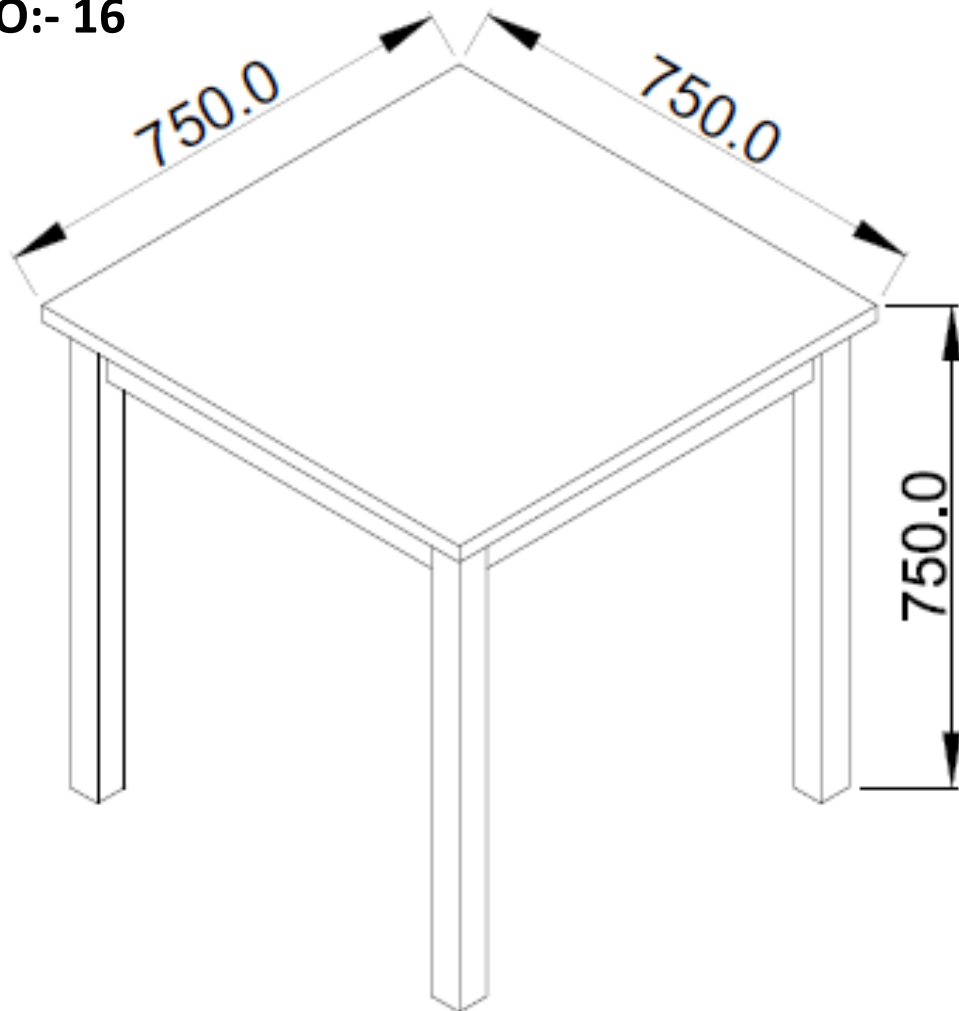

ITEM NO:- 11

4 SEATER DINING TABLE

IMAGE FOR REFERENCE ONLY, NOT TO SCALE

ITEM NO:- 12

**COFFEE TABLE
(IMAGE FOR REFERENCE ONLY, NOT TO SCALE)**

ITEM NO:- 13

CENTER TABLE

IMAGE FOR REFERENCE ONLY, NOT TO SCALE.

ITEM NO:- 14

MAGZINE - RACK 530X320X1200HT
VIEW IS FOR REF. ONLY.
DIM NOT TO SCALE.

ITEM NO:- 15

SIDE TABLE

IMAGE FOR REFERENCE ONLY, NOT TO SCALE.

ITEM NO:- 16

2 SEATER DINING TABLE

IMAGE FOR REFERENCE ONLY, NOT TO SCALE

ITEM NO:- 17

4 SEATER DINING TABLE

IMAGE FOR REFERENCE ONLY, NOT TO SCALE

ITEM NO:- 18

6 SEATER DINING TABLE

IMAGE FOR REFERENCE ONLY, NOT TO SCALE

ITEM NO:- 11, 16, 17 & 18

DINING TABLE (Image for Reference only)